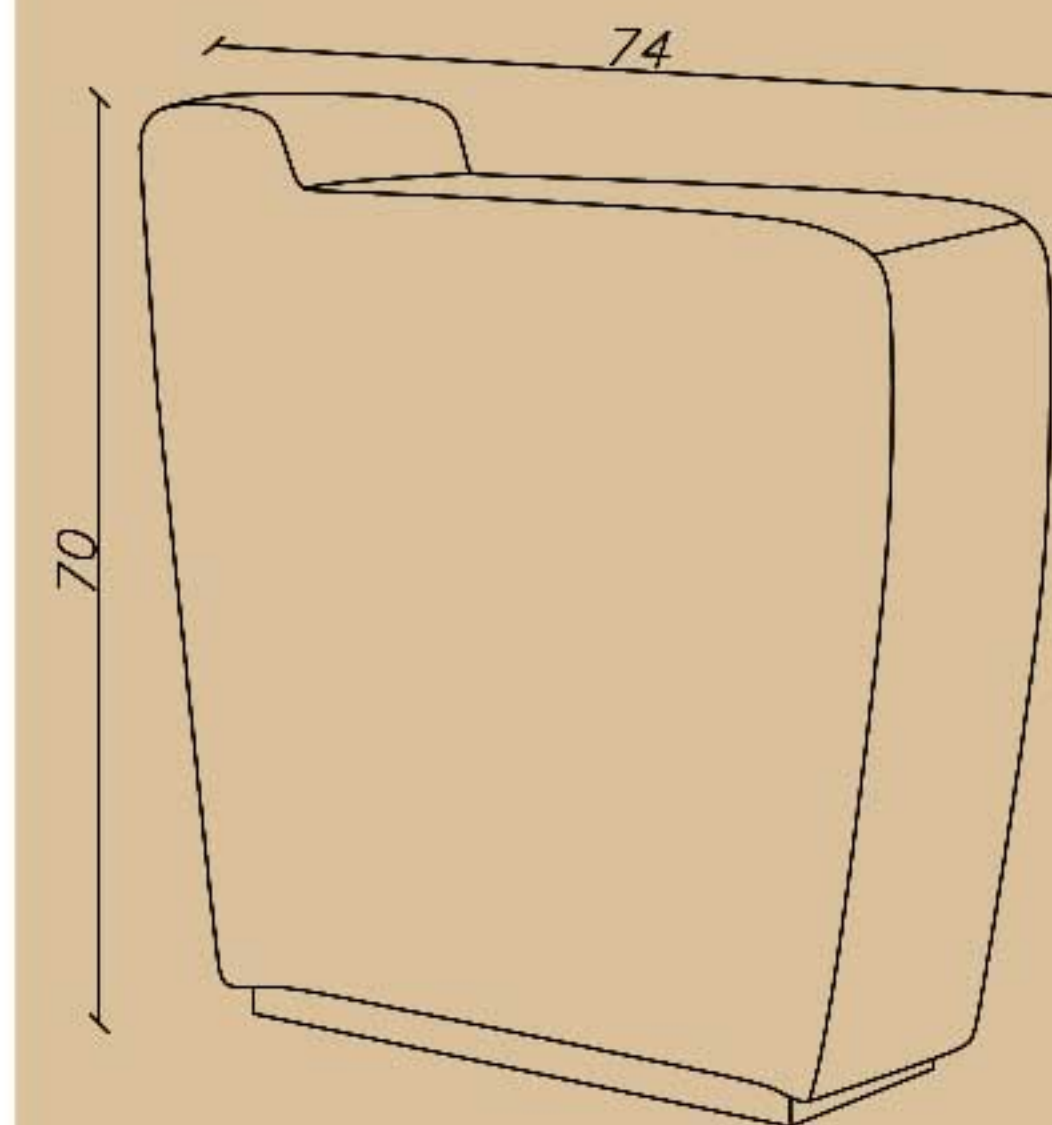

SHARE YOUR DREAM OFFICE WITH US...

CODE: L55N

Width(cm): 74

Depth(cm): 25.5

Height(cm): 70

– جای دست (دیوایدر)