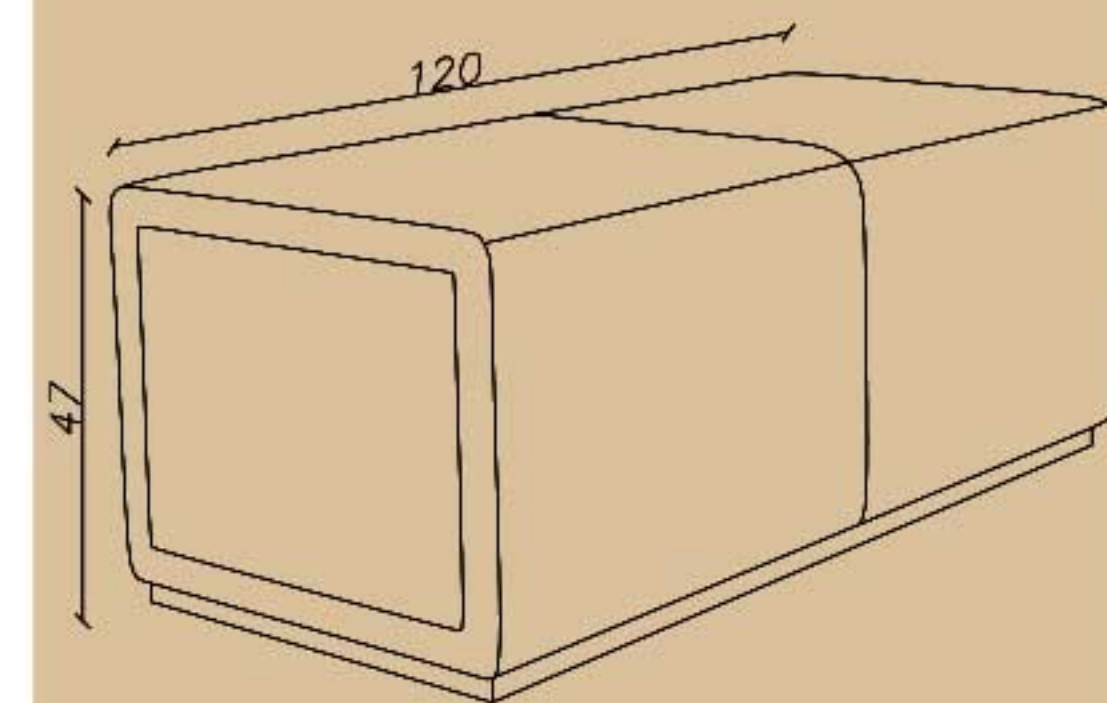

14

Causeway

SHARE YOUR DREAM OFFICE WITH US...

CODE: L58S

Width(cm): 120

Depth(cm): 57

Height(cm): 47

–نشیمن دو نفره