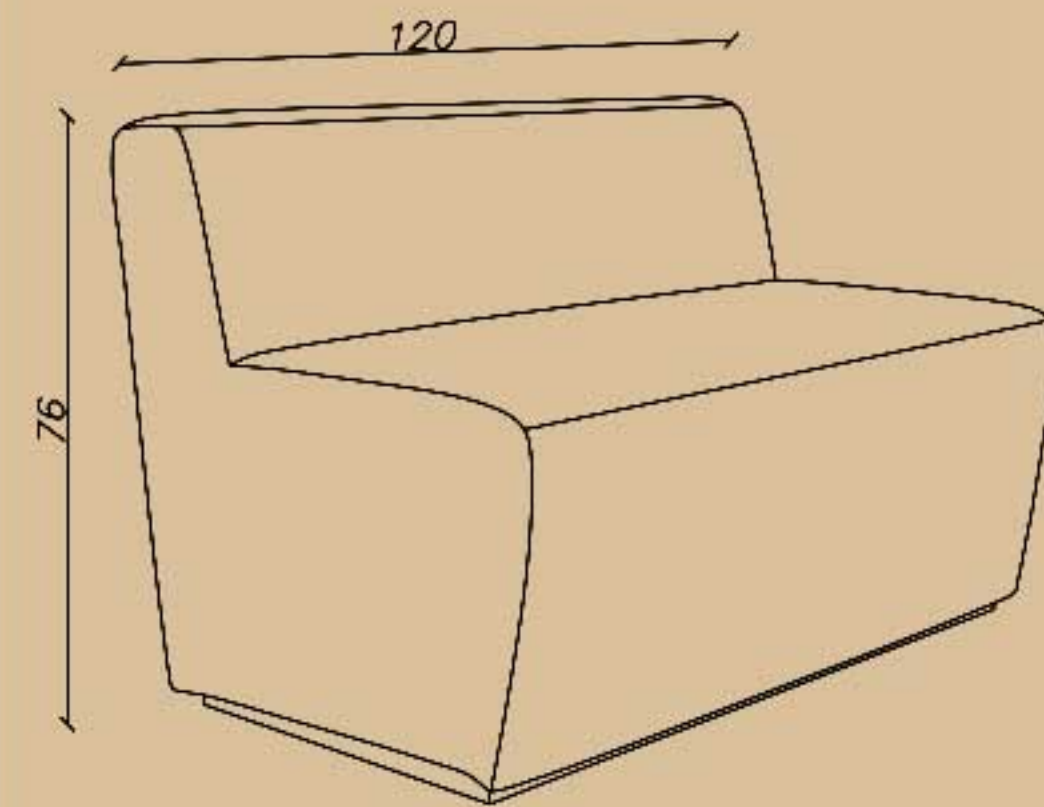

Seat depth(cm): 52

Seat height(cm): 48

–مبل یک نفره

☎ 021-91 00 88 82

☎ 0939 614 0 416

📷 amood_idea_aria

🌐 www.aiaria.com

10

Causeway

SHARE YOUR DREAM OFFICE WITH US...

CODE: L57S

Seat width(cm): 74

Seat depth(cm): 52

Seat height(cm): 48

–مبل دو نفره

SHARE YOUR DREAM OFFICE WITH US...

CODE: L58

Seat width(cm): 43

Seat depth(cm): 43

Seat height(cm): 47

–نشيمن تک نفره (پاف)

☎ 021-91 00 88 82

☎ 0939 614 0 416

📷 amood_idea_aria