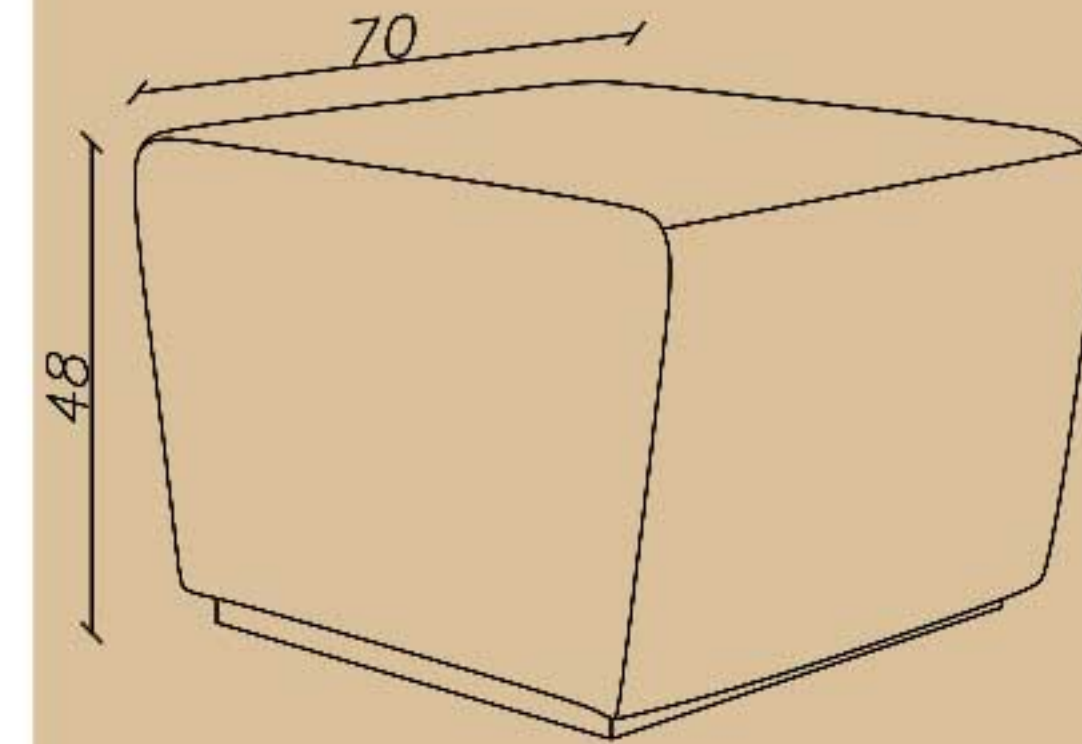

SHARE YOUR DREAM OFFICE WITH US...

CODE: L58N

Width(cm): 61

Depth(cm): 70

Height(cm): 48

–نشيمن تک نفره (پاف)