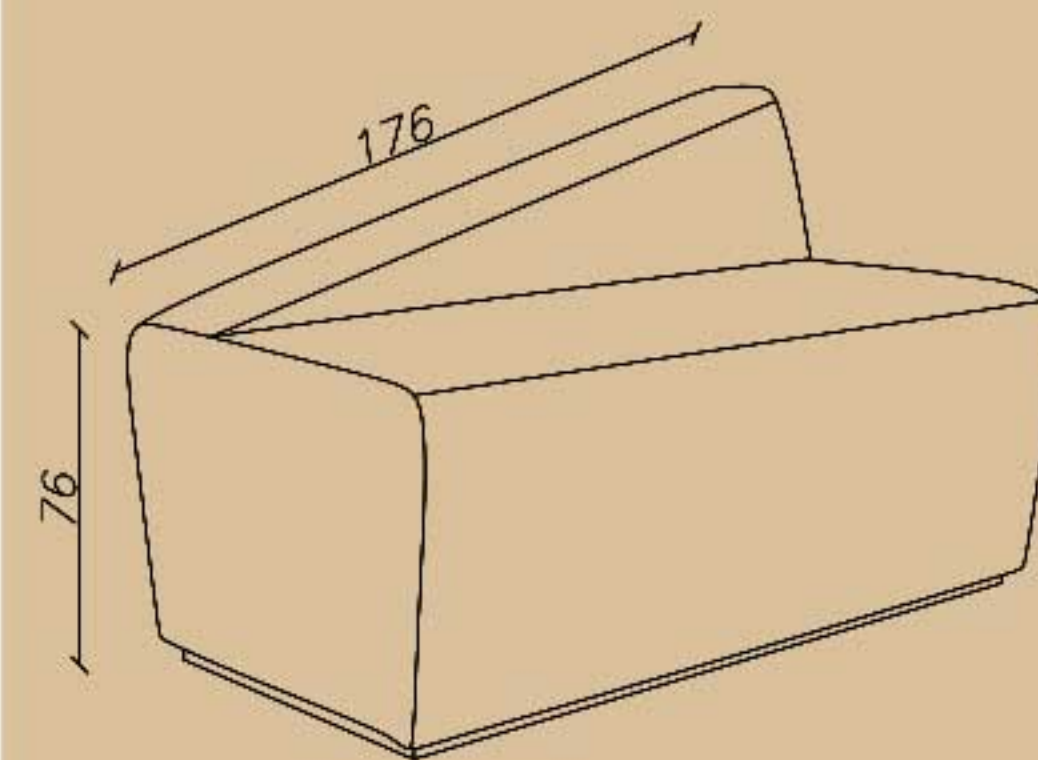

🌐 www.aiaria.com

SHARE YOUR DREAM OFFICE WITH US...

CODE: L54SR

Seat width(cm): 74

Seat depth(cm): 52

Seat height(cm): 48

–نشیمن سه نفره
–دارای پشتی زاویه دار

☎ 021-91 00 88 82

☎ 0939 614 0 416

📷 amood_idea_aria

www.aiaria.com

SHARE YOUR DREAM OFFICE WITH US...

CODE: L55N

Width(cm): 74

Depth(cm): 25.5

Height(cm): 70