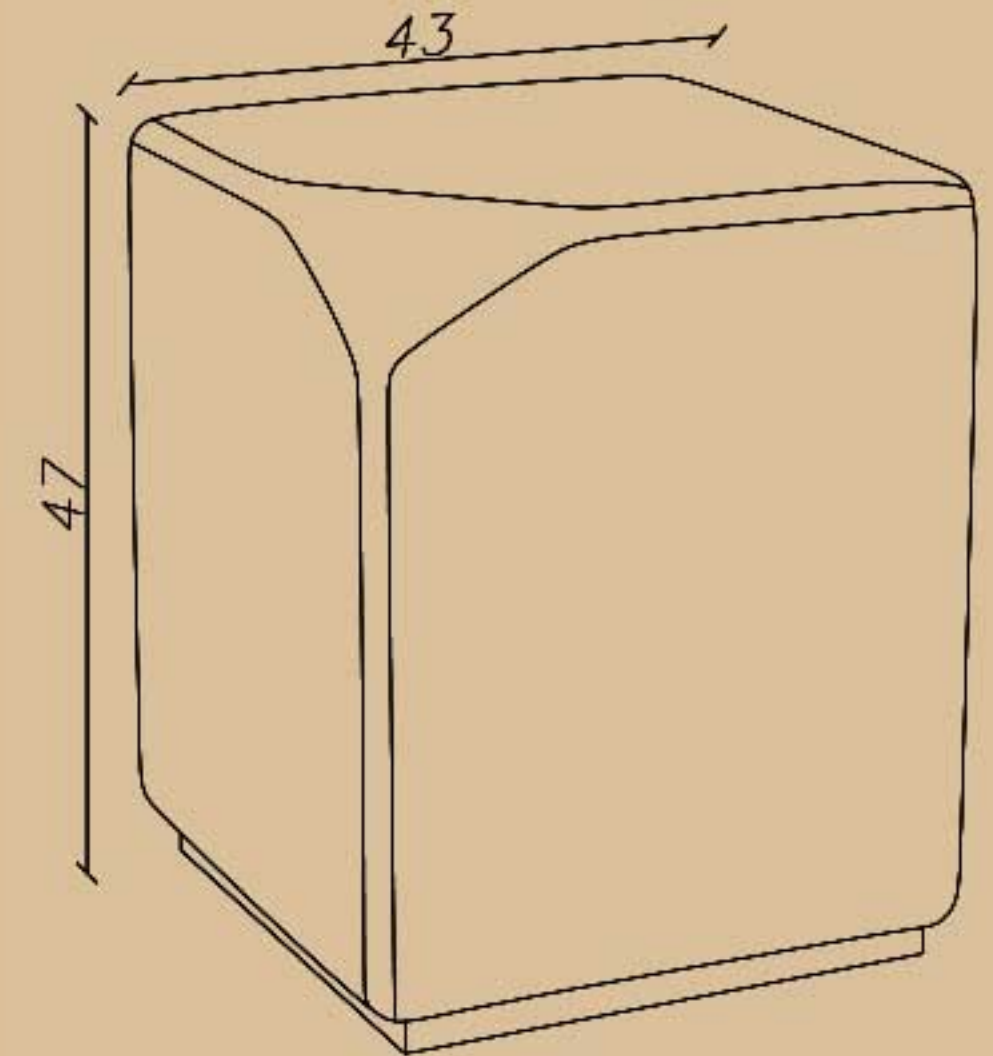

Causeway

SHARE YOUR DREAM OFFICE WITH US...

CODE: L57S

Seat width(cm): 74

Seat depth(cm): 52

Seat height(cm): 48

–مبل دو نفره

SHARE YOUR DREAM OFFICE WITH US...

CODE: L58

Seat width(cm): 43

Seat depth(cm): 43

Seat height(cm): 47

–نشيمن تک نفره (پاف)

☎ 021-91 00 88 82

☎ 0939 614 0 416

📷 amood_idea_aria