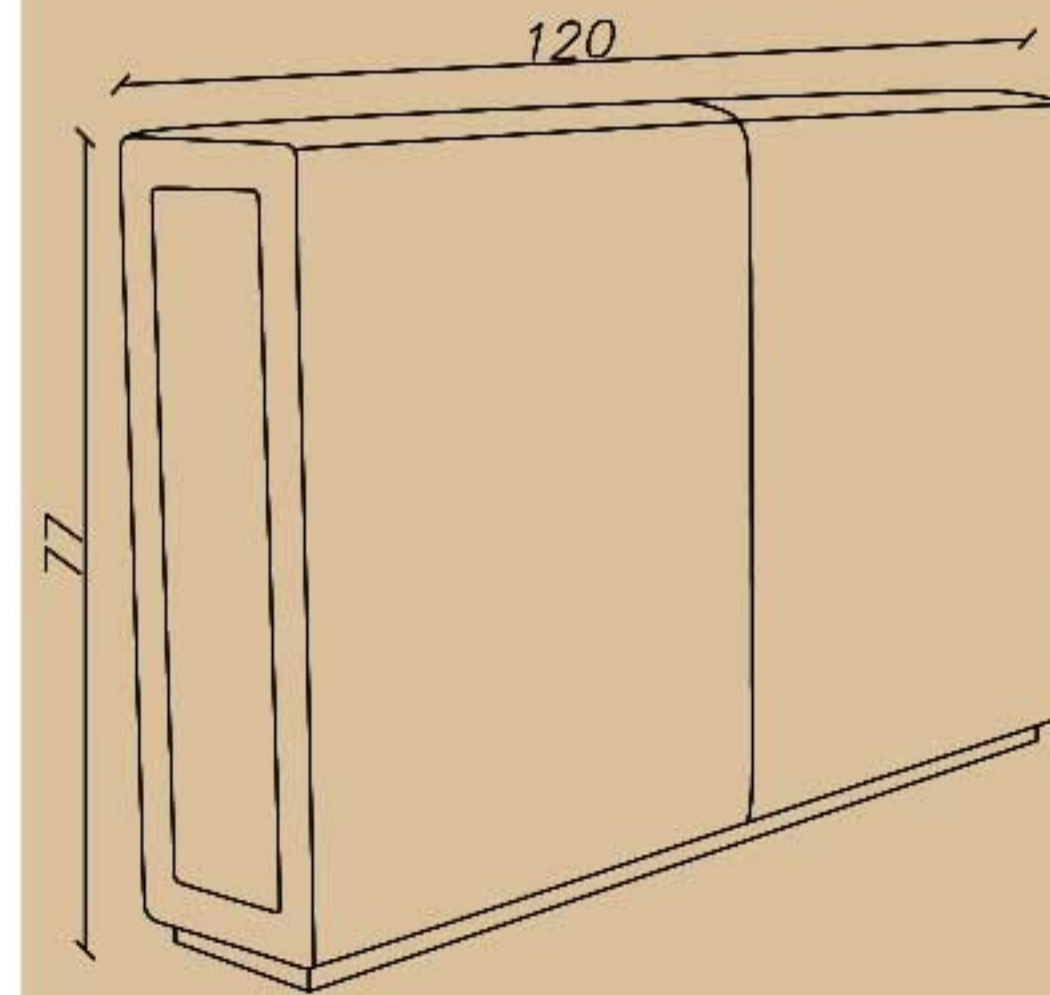

🌐 www.aiaria.com

4

Causeway

SHARE YOUR DREAM OFFICE WITH US...

CODE: L52H

Width(cm): 176

Depth(cm): 25

Height(cm): 77

-پشتی سه نفره

☎ 021-91 00 88 82

☎ 0939 614 0 416

📷 amood_idea_aria

🌐 www.aiaria.com

SHARE YOUR DREAM OFFICE WITH US...

CODE: L52S

Width(cm): 120

Depth(cm): 25

Height(cm): 77

-پشتی دو نفره

☎ 021-91 00 88 82

☎ 0939 614 0 416

📷 amood_idea_aria

🌐 www.aiaria.com

SHARE YOUR DREAM OFFICE WITH US...