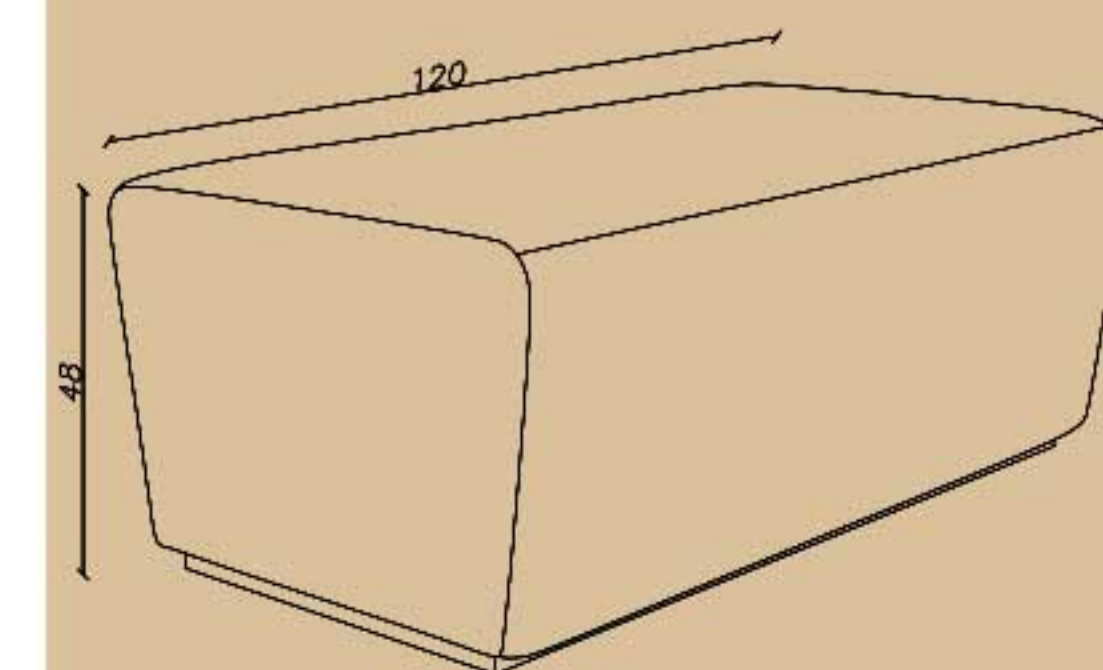

13

Causeway

SHARE YOUR DREAM OFFICE WITH US...

CODE: L58NS

Width(cm): 120

Depth(cm): 70

Height(cm): 48

–نشيمن دو نفره