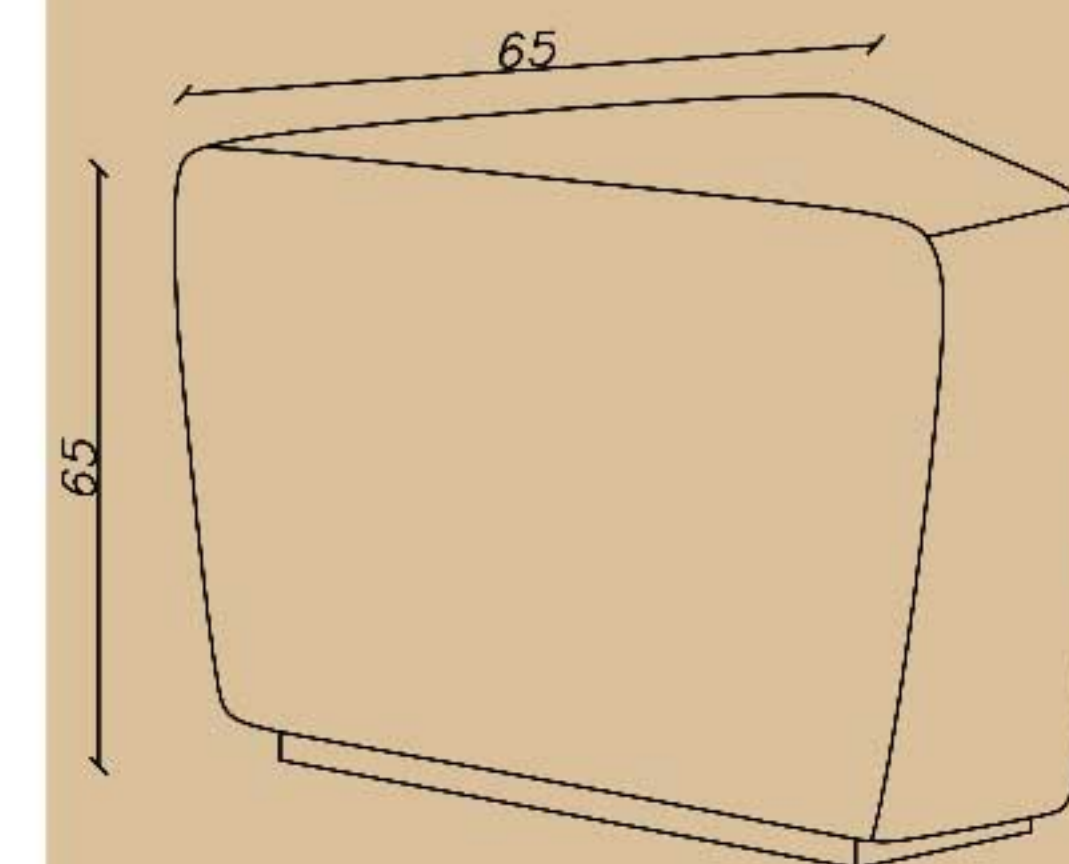

–نشیمن دو نفره

SHARE YOUR DREAM OFFICE WITH US...

CODE: L58U

Width(cm): 65

Depth(cm): 65

Height(cm): 48

—نشیمن یک نفره (پاف)

SHARE YOUR DREAM OFFICE WITH US...