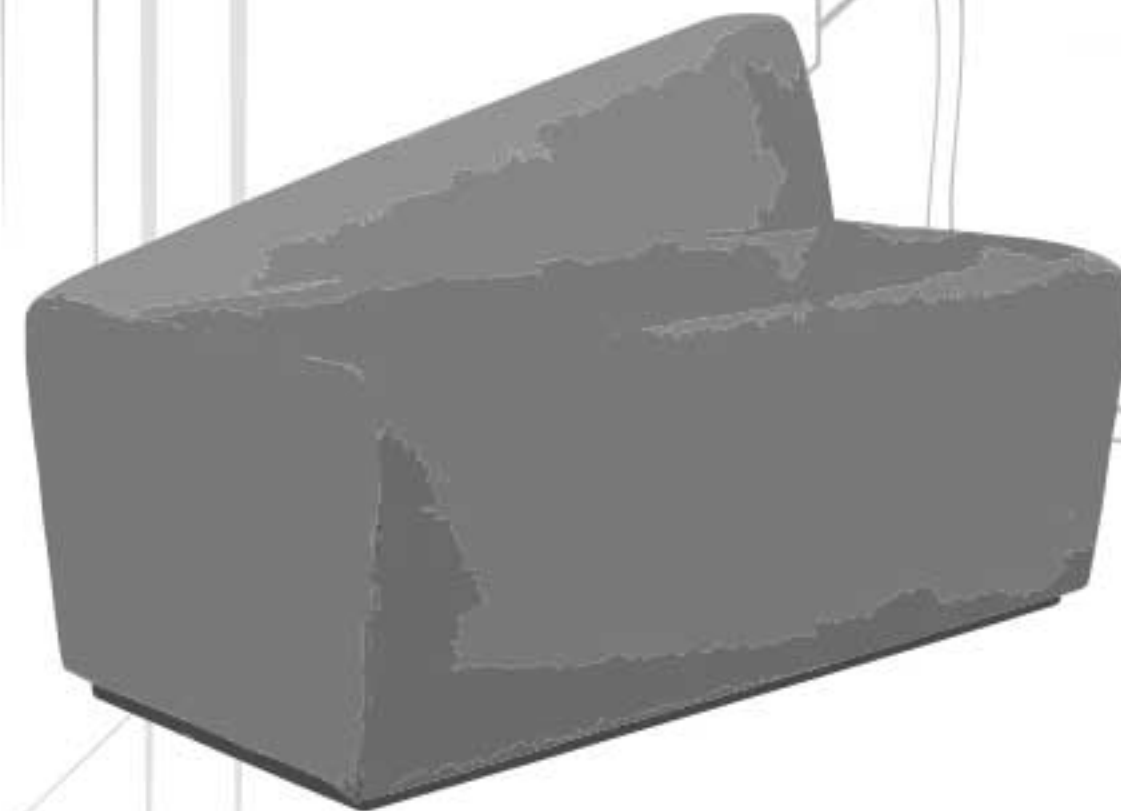

SHARE YOUR DREAM OFFICE WITH US...

AMOOD IDE ARIA

AiA architecture group
Design & implementation of office furniture & projects

☎ 021-91 00 88 82

☎ 0939 614 0 416

📷 amood_idea_aria

🌐 aiaria.com