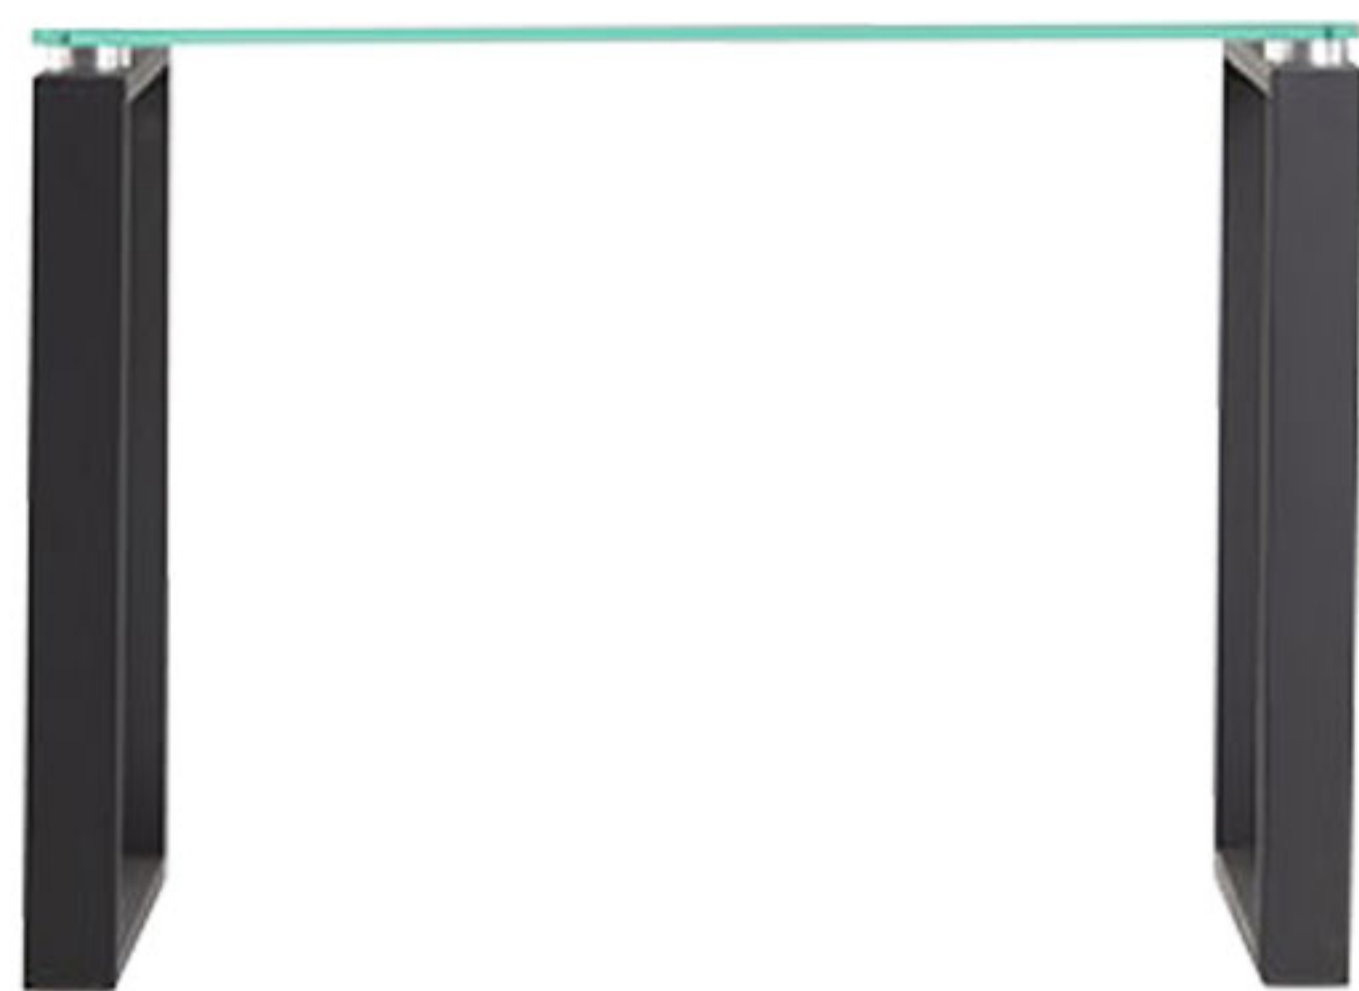

SHARE YOUR DREAMS OFFICE WITH US...

CODE: TG33M

Length(cm): 69

Width(cm): 40

Height(cm): 50

- جلومبلی
- شیشه ای سکوریت
- پایه مشکی