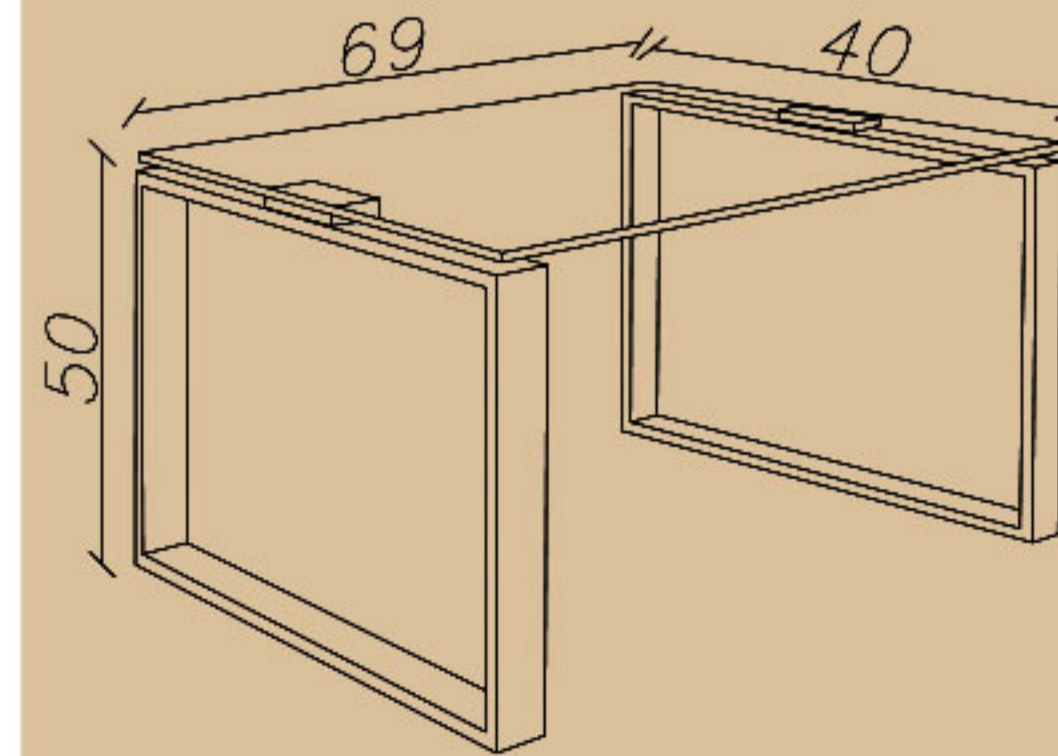

☎ 021-91 00 88 82

☎ 0939 614 0 416

📷 amood_idea_aria

www.aiaria.com