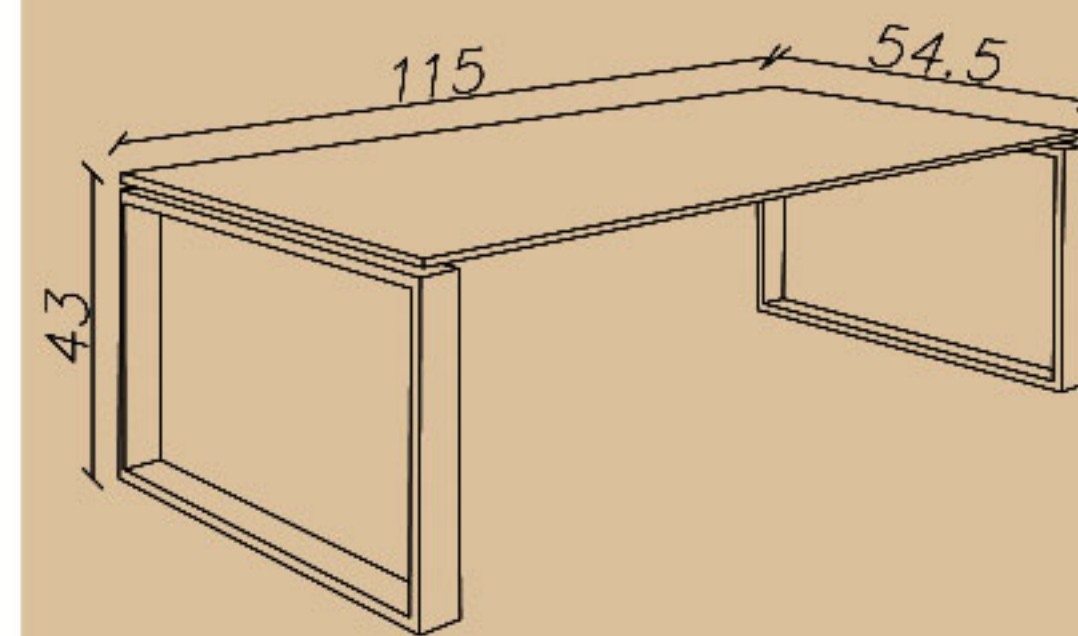

☎ 021-91 00 88 82

☎ 0939 614 0 416

📷 amood_idea_aria

🌐 www.aiaria.com