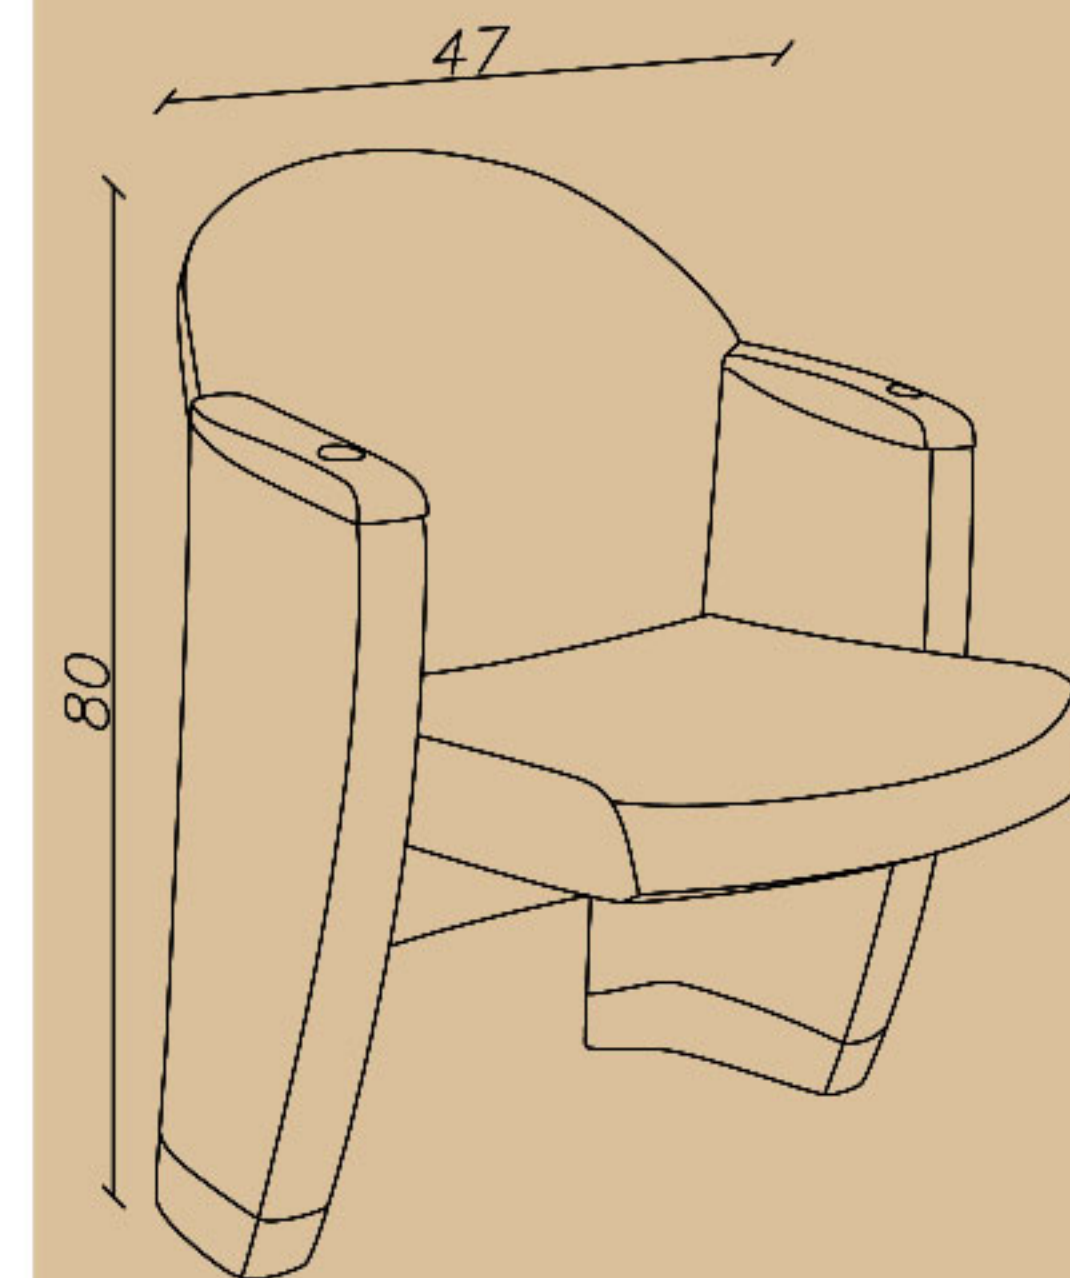

☎ 021-91 00 88 82

☎ 0939 614 0 416

📷 amood_idea_aria

www.aiaria.com