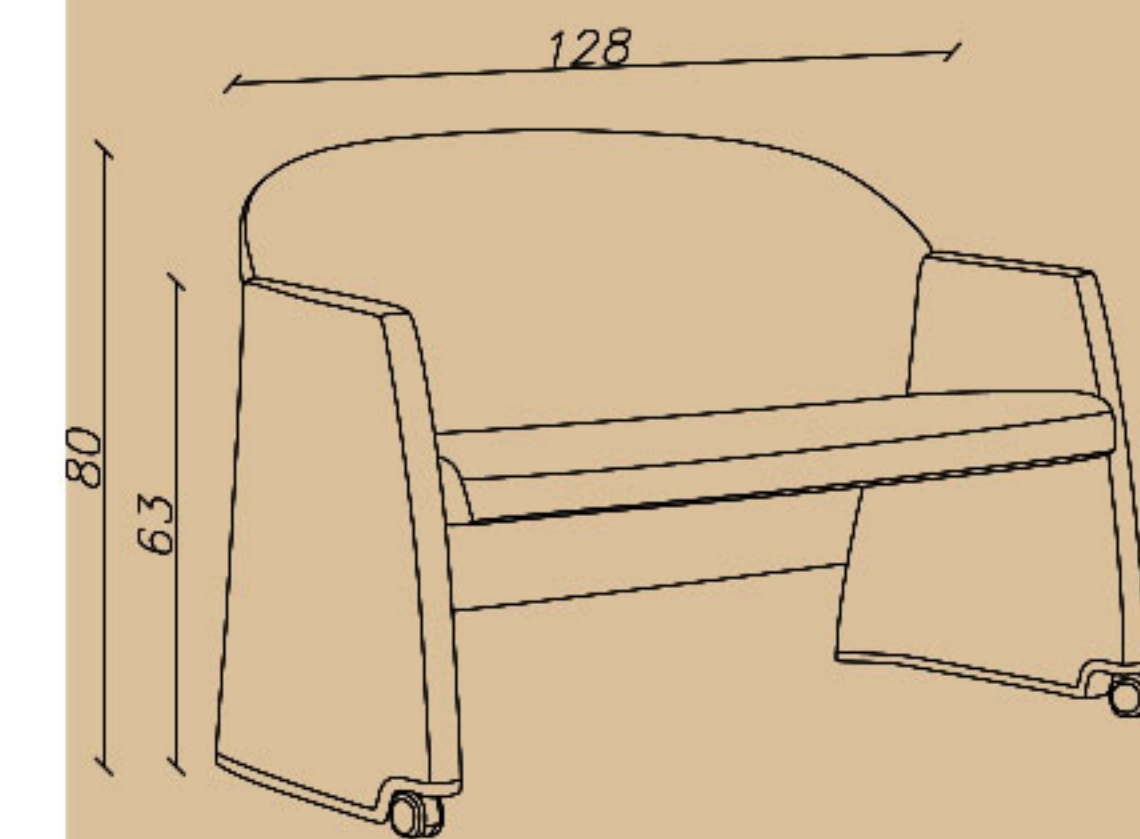

SHARE YOUR DREAMS OFFICE WITH US...

CODE: T58

Seat length(cm): 115

Seat depth(cm): 47.5

Seat height(cm): 43

–مبل اداری

–دو نفره

–فوم سرد