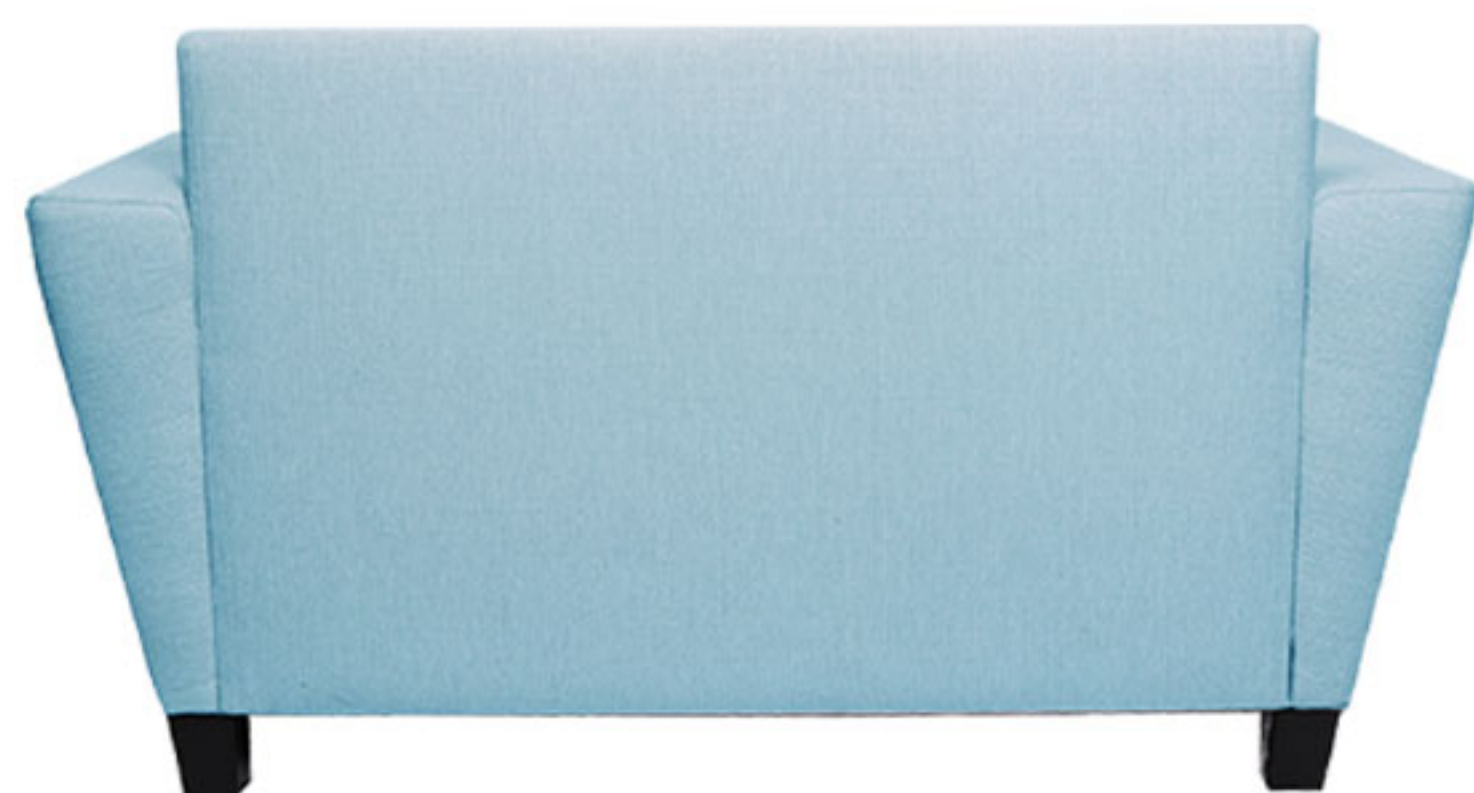

📷 amood_idea_aria

🌐 www.aiaria.com

20

Office sofa

SHARE YOUR DREAMS OFFICE WITH US...

CODE: V68

Seat length(cm): 52

Seat depth(cm): 57