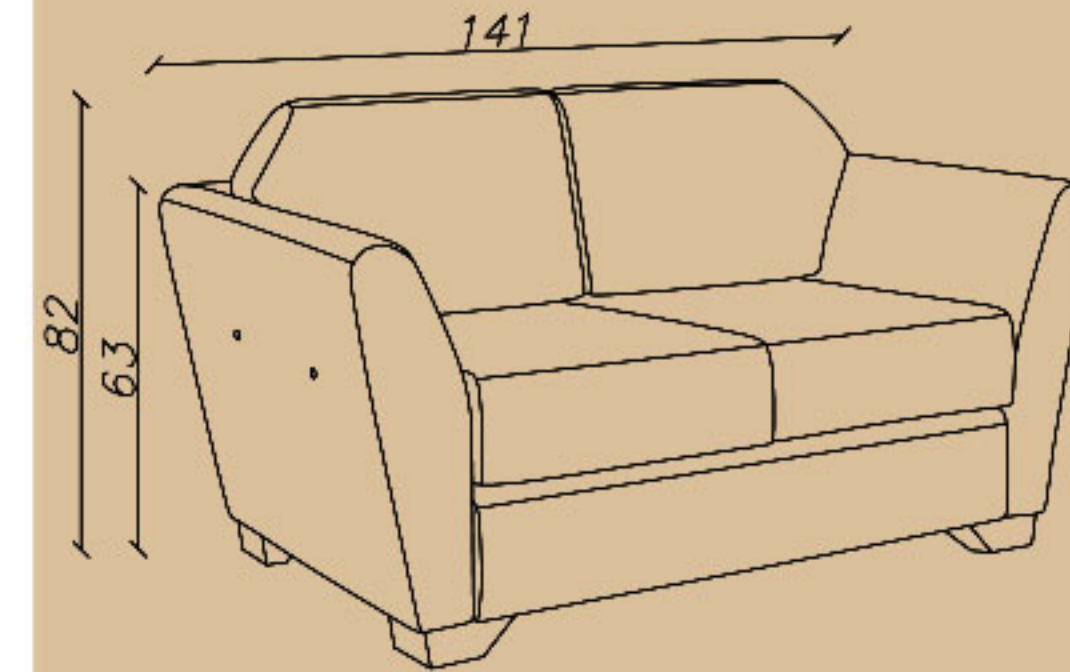

18

Office sofa

SHARE YOUR DREAMS OFFICE WITH US...

CODE: V58U

Seat length(cm): 109

Seat depth(cm): 47

Seat height(cm): 44

–مبل اداری، دو نفره
–تشک کف و پشت مجزا
–فوم سرد، پایه چوبی

☎ 021-91 00 88 82

☎ 0939 614 0 416

📷 amood_idea_aria

www.aiaria.com