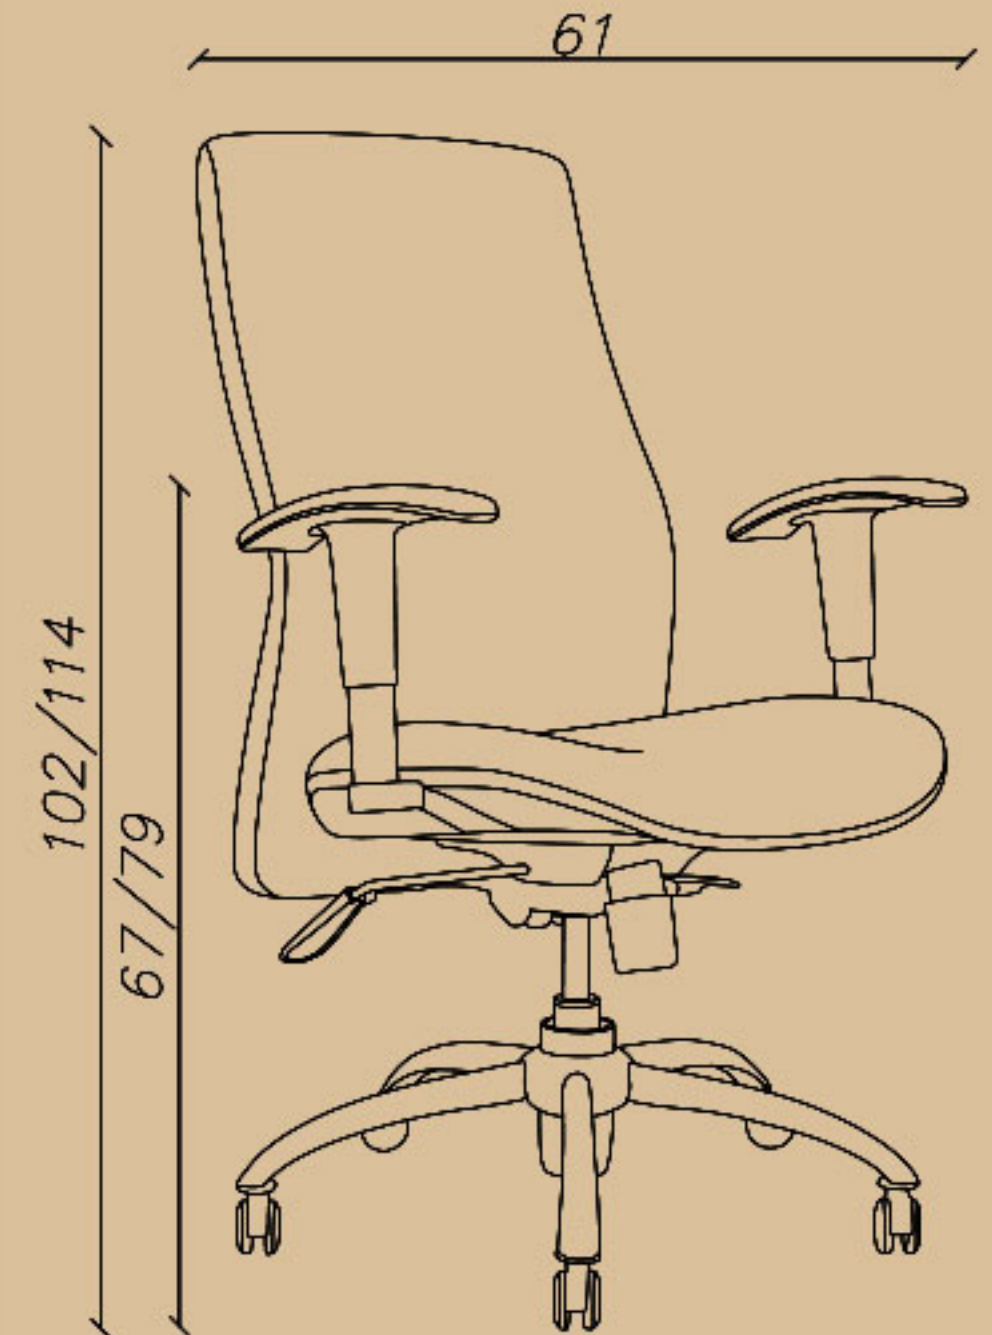

☎ 021-91 00 88 82

☎ 0939 614 0 416

📷 amood_idea_aria

www.aiaria.com