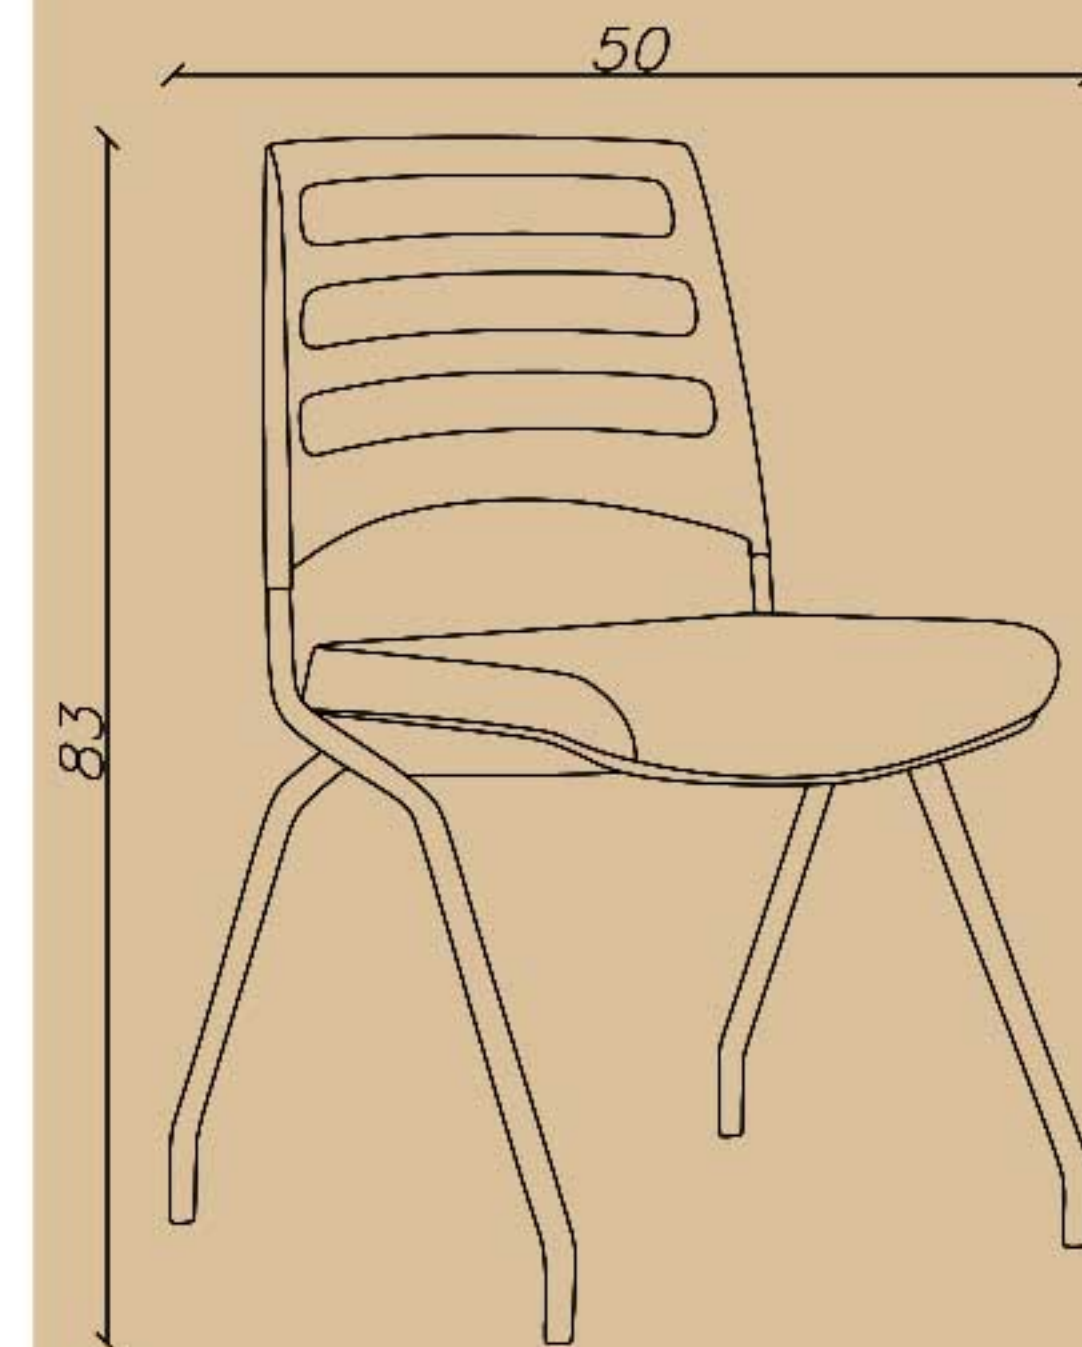

☎ 021-91 00 88 82

☎ 0939 614 0 416

📷 amood_idea_aria

🌐 www.aiaria.com