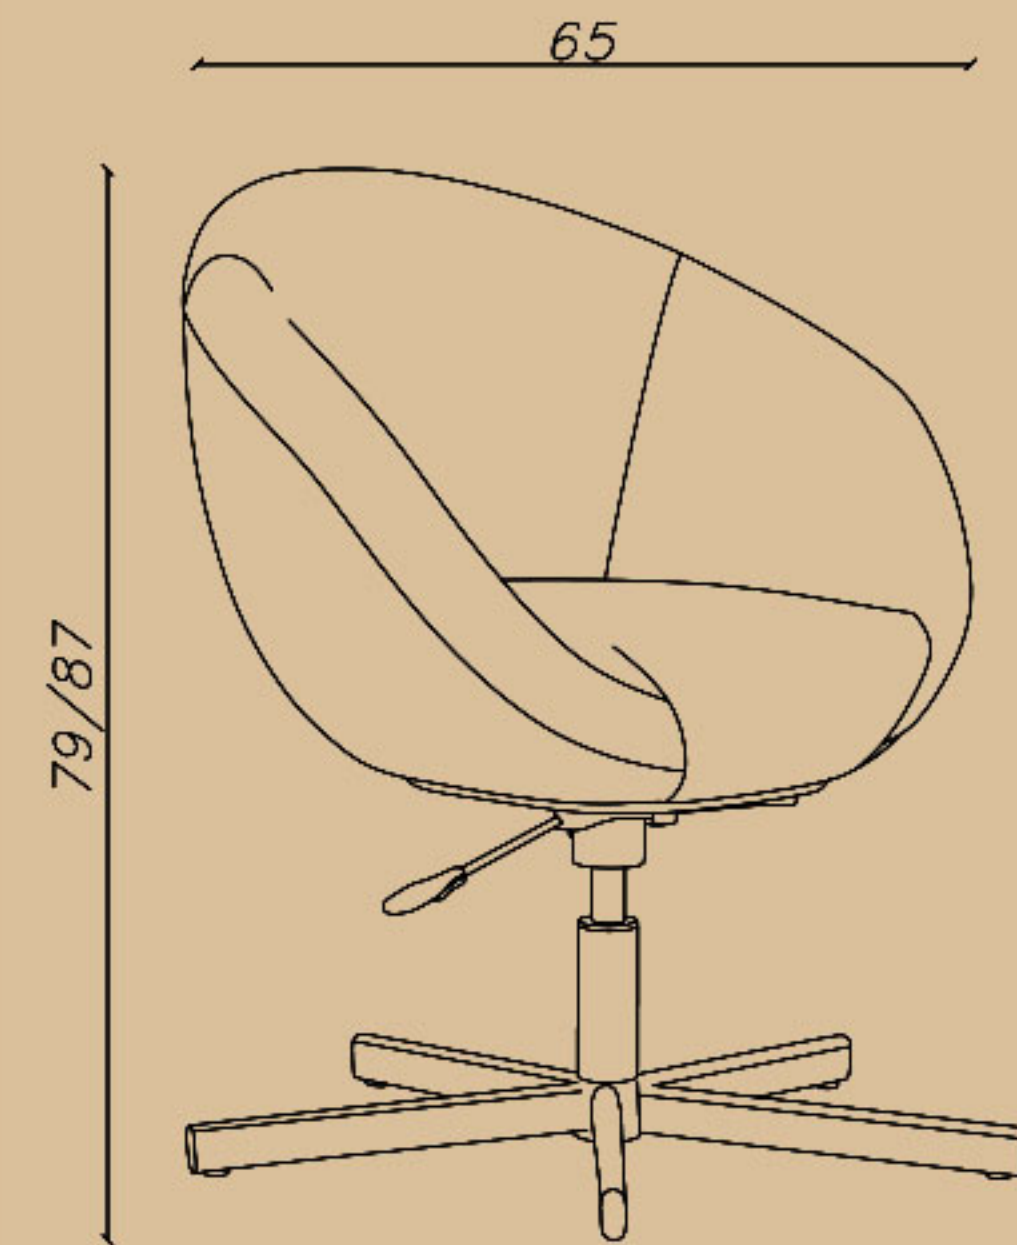

# 4 Operator chair

SHARE YOUR DREAMS OFFICE WITH US...

**CODE: K55**

Seat width(cm): 45

Seat depth(cm): 44

Seat height(cm): 44/52

- اپراتوری  
- پنچ پر  
- بدون چرخ رنگی

☎ 021-91 00 88 82