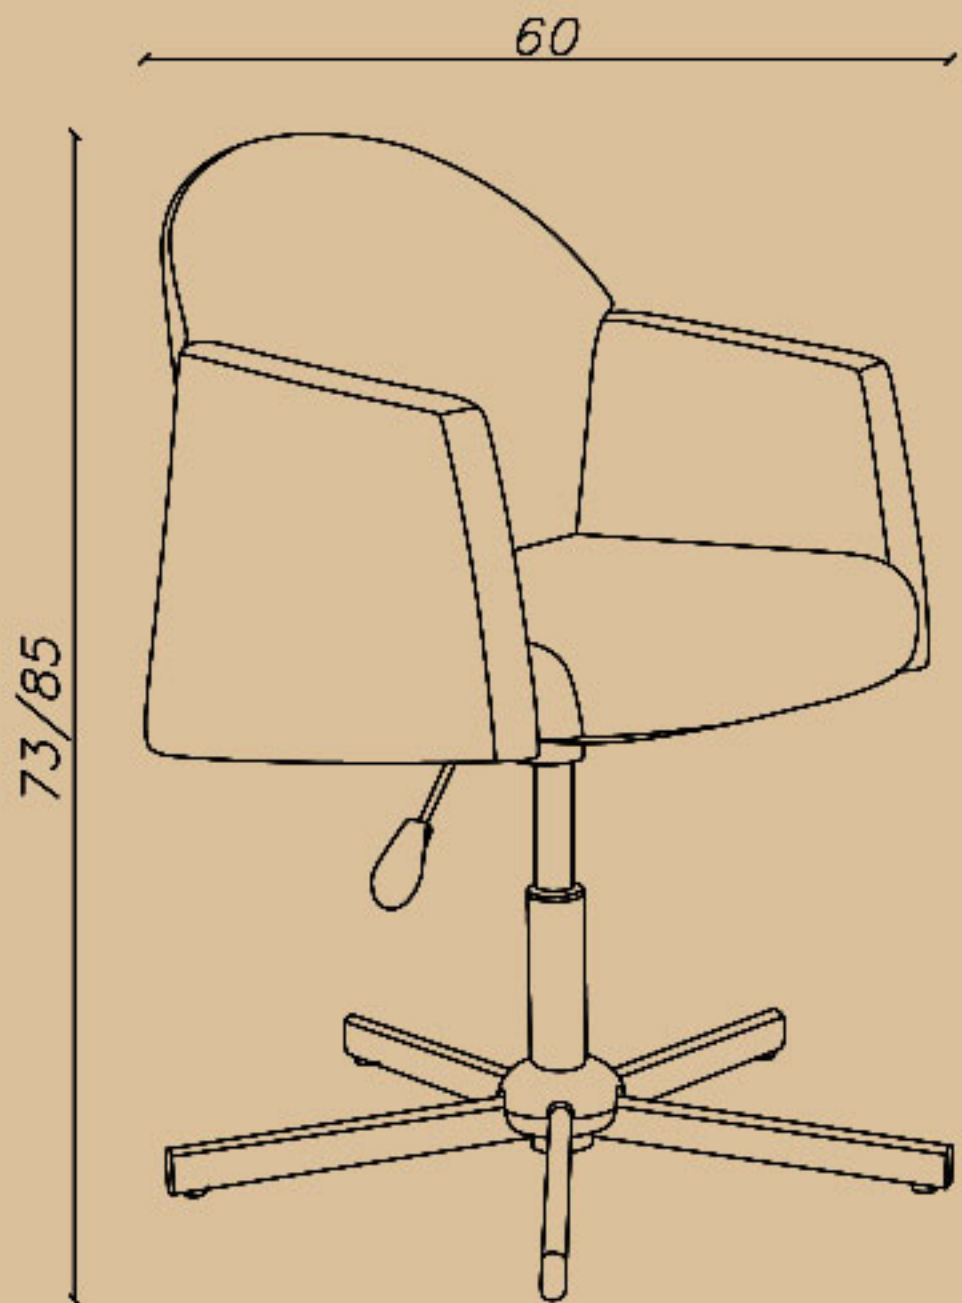

# Operator chair

SHARE YOUR DREAMS OFFICE WITH US...

**CODE: T55**

Seat width(cm): 47

Seat depth(cm): 47.5

Seat height(cm): 36/48

– اپراتوری  
– پنچ پر  
– بدون چرخ رنگی

☎ 021-91 00 88 82