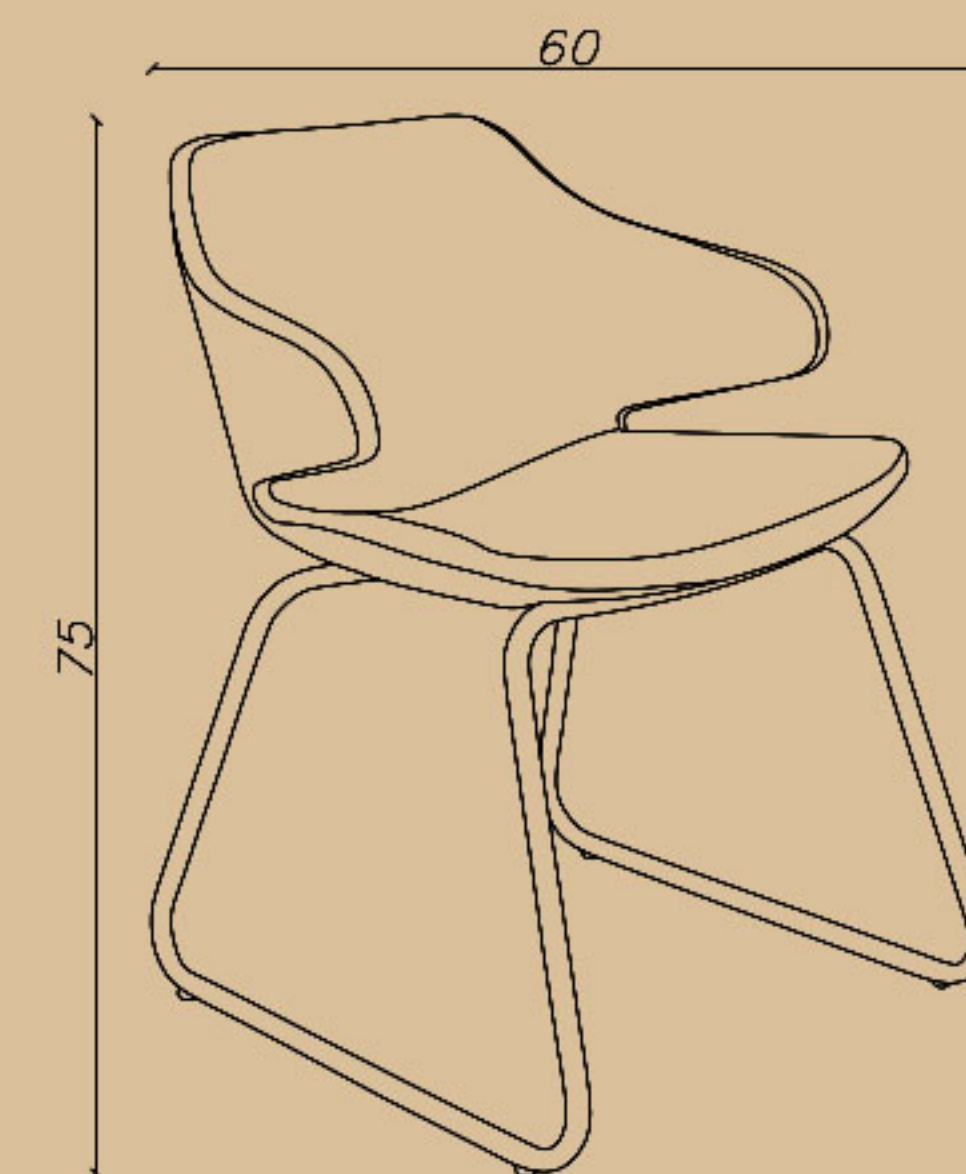

# 6 Operator chair

SHARE YOUR DREAMS OFFICE WITH US...

CODE: Q63

Seat width(cm): 47

Seat depth(cm): 47.5

Seat height(cm): 45

– اپراتوری  
– پایه کنفرانسی

☎ 021-91 00 88 82