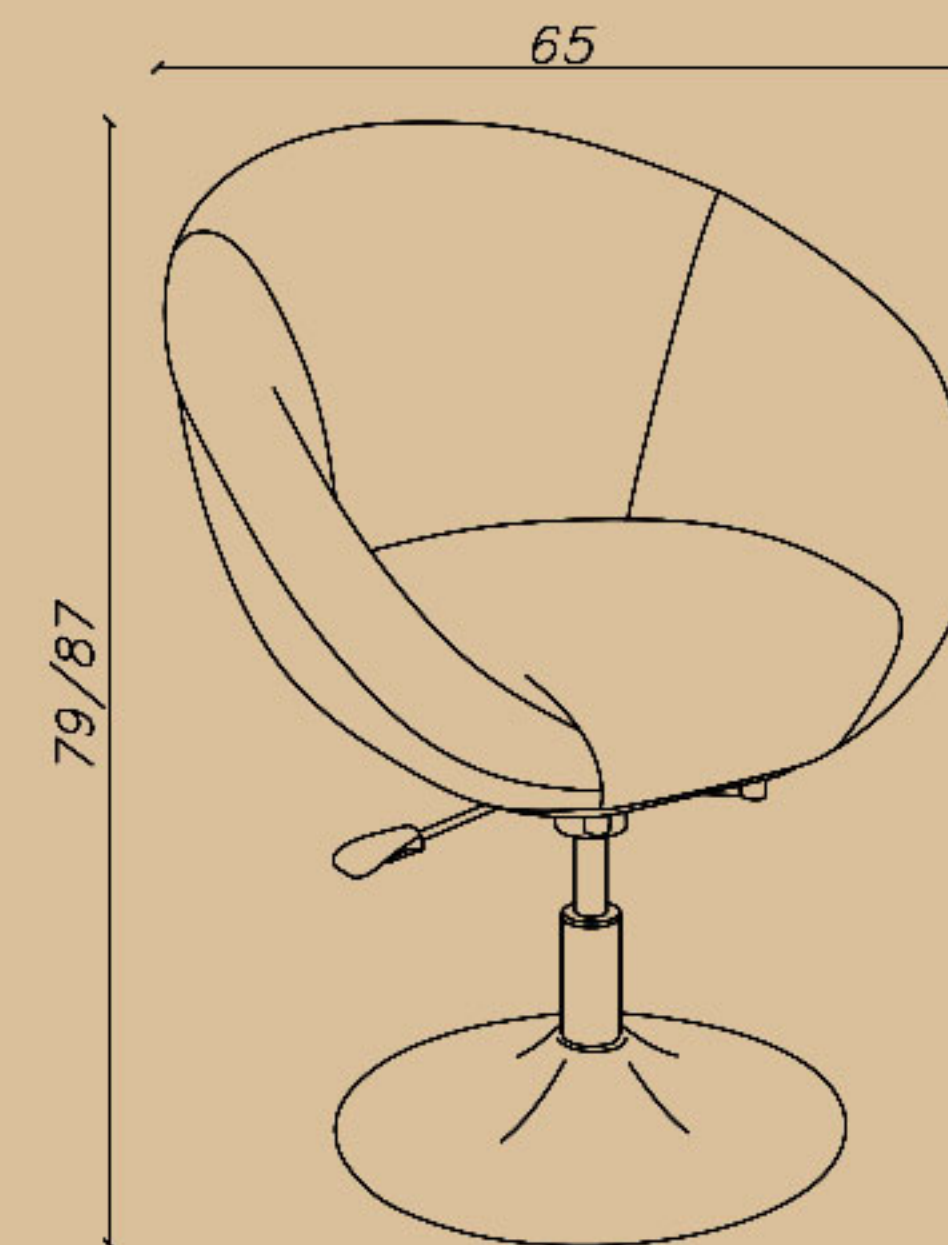

☎ 021-91 00 88 82

☎ 0939 614 0 416

📷 amood_idea_aria

🌐 www.aiaria.com