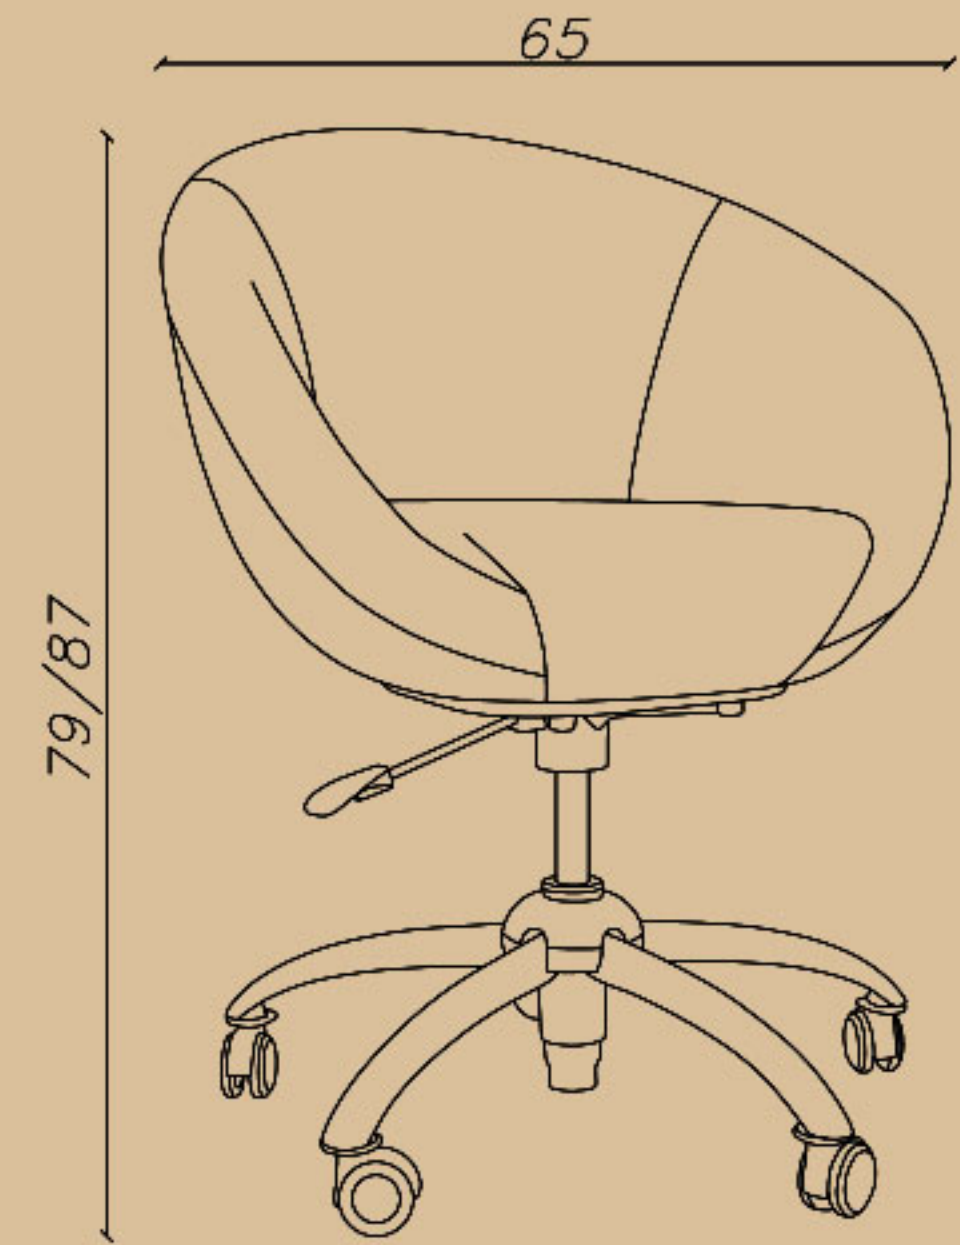

# 2 Operator chair

SHARE YOUR DREAMS OFFICE WITH US...

**CODE: K52**

Seat width(cm): 45

Seat depth(cm): 44

Seat height(cm): 44/52

- اپراتوری  
- جک ۸  
- پنچ پر کروم

☎ 021-91 00 88 82