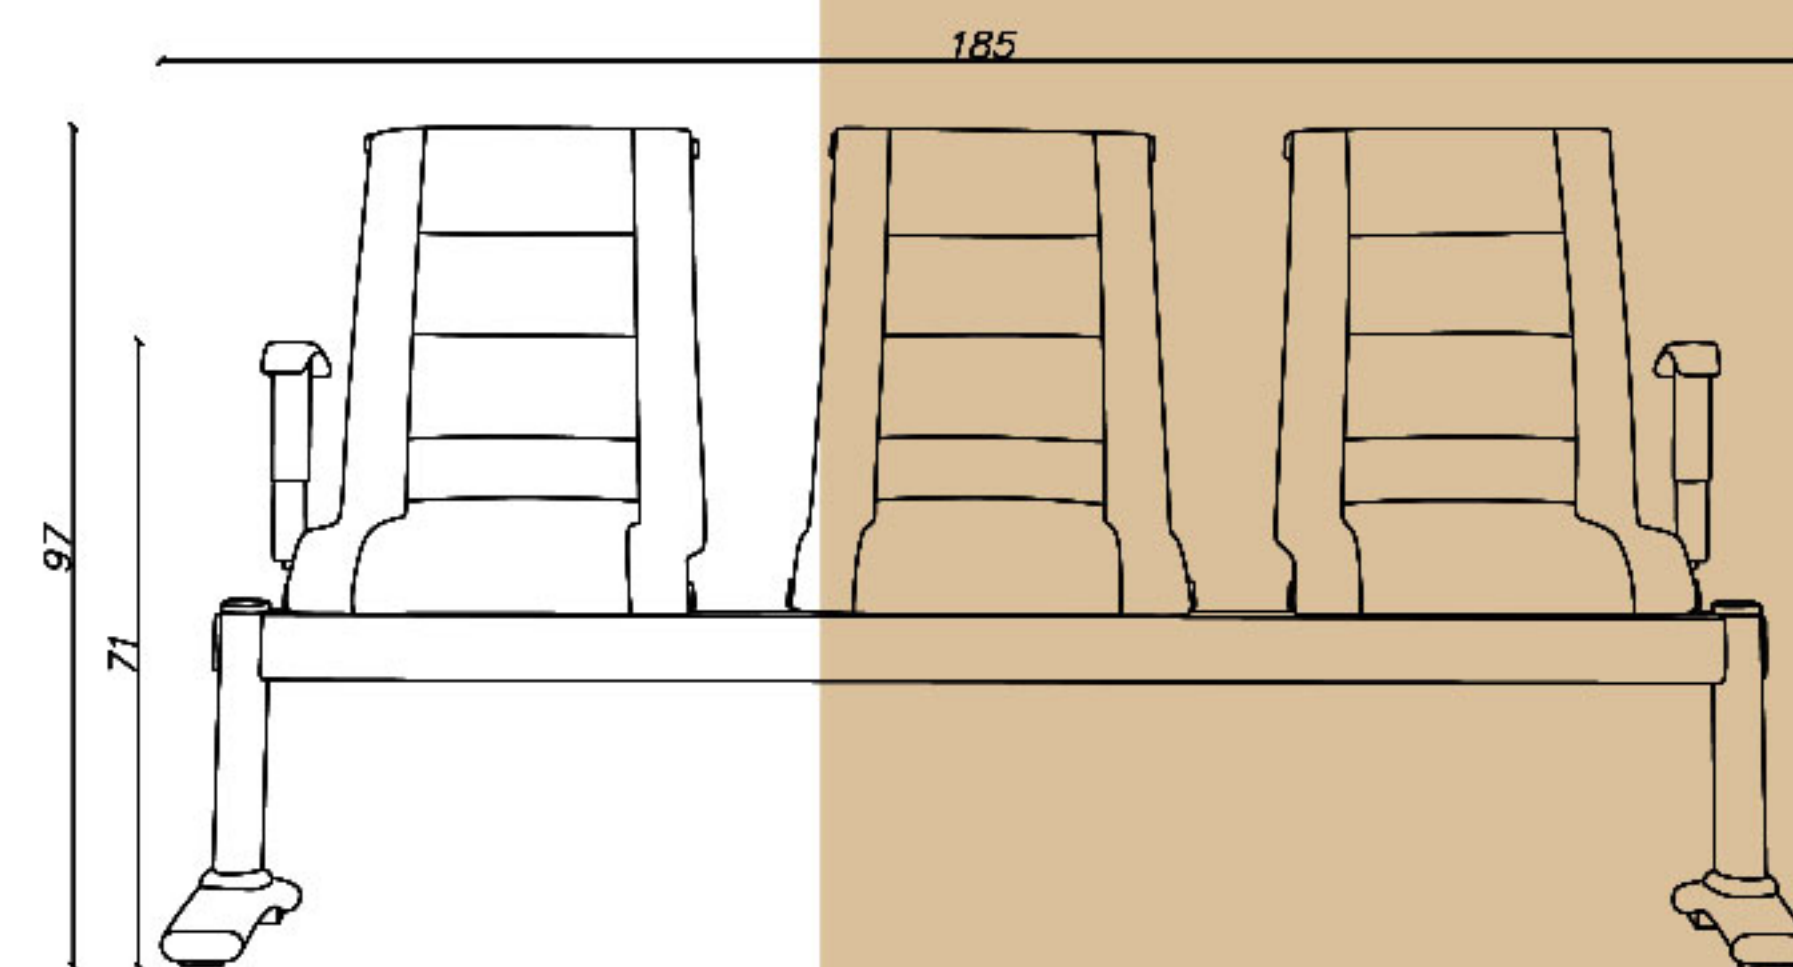

☎ 021-91 00 88 82

☎ 0939 614 0 416

📷 amood_idea_aria

www.aiaria.com