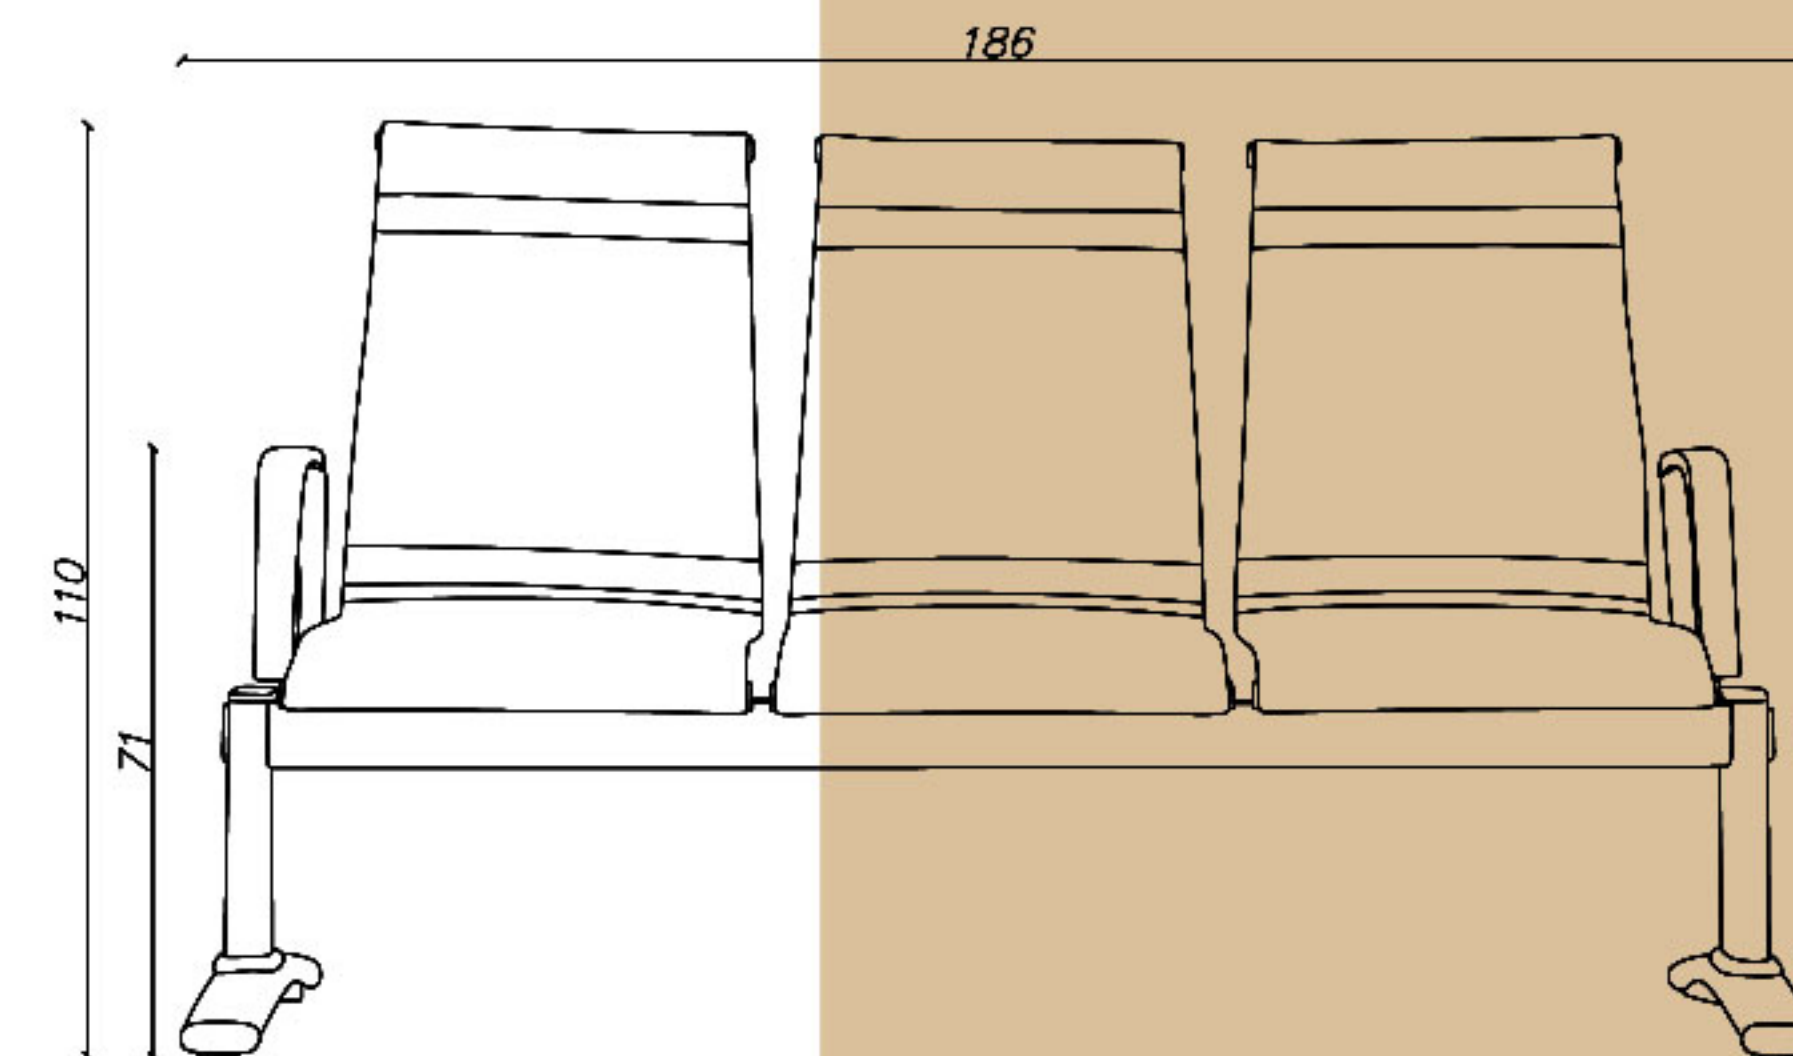

☎ 021-91 00 88 82

☎ 0939 614 0 416

📷 amood_idea_aria

🌐 www.aiaria.com